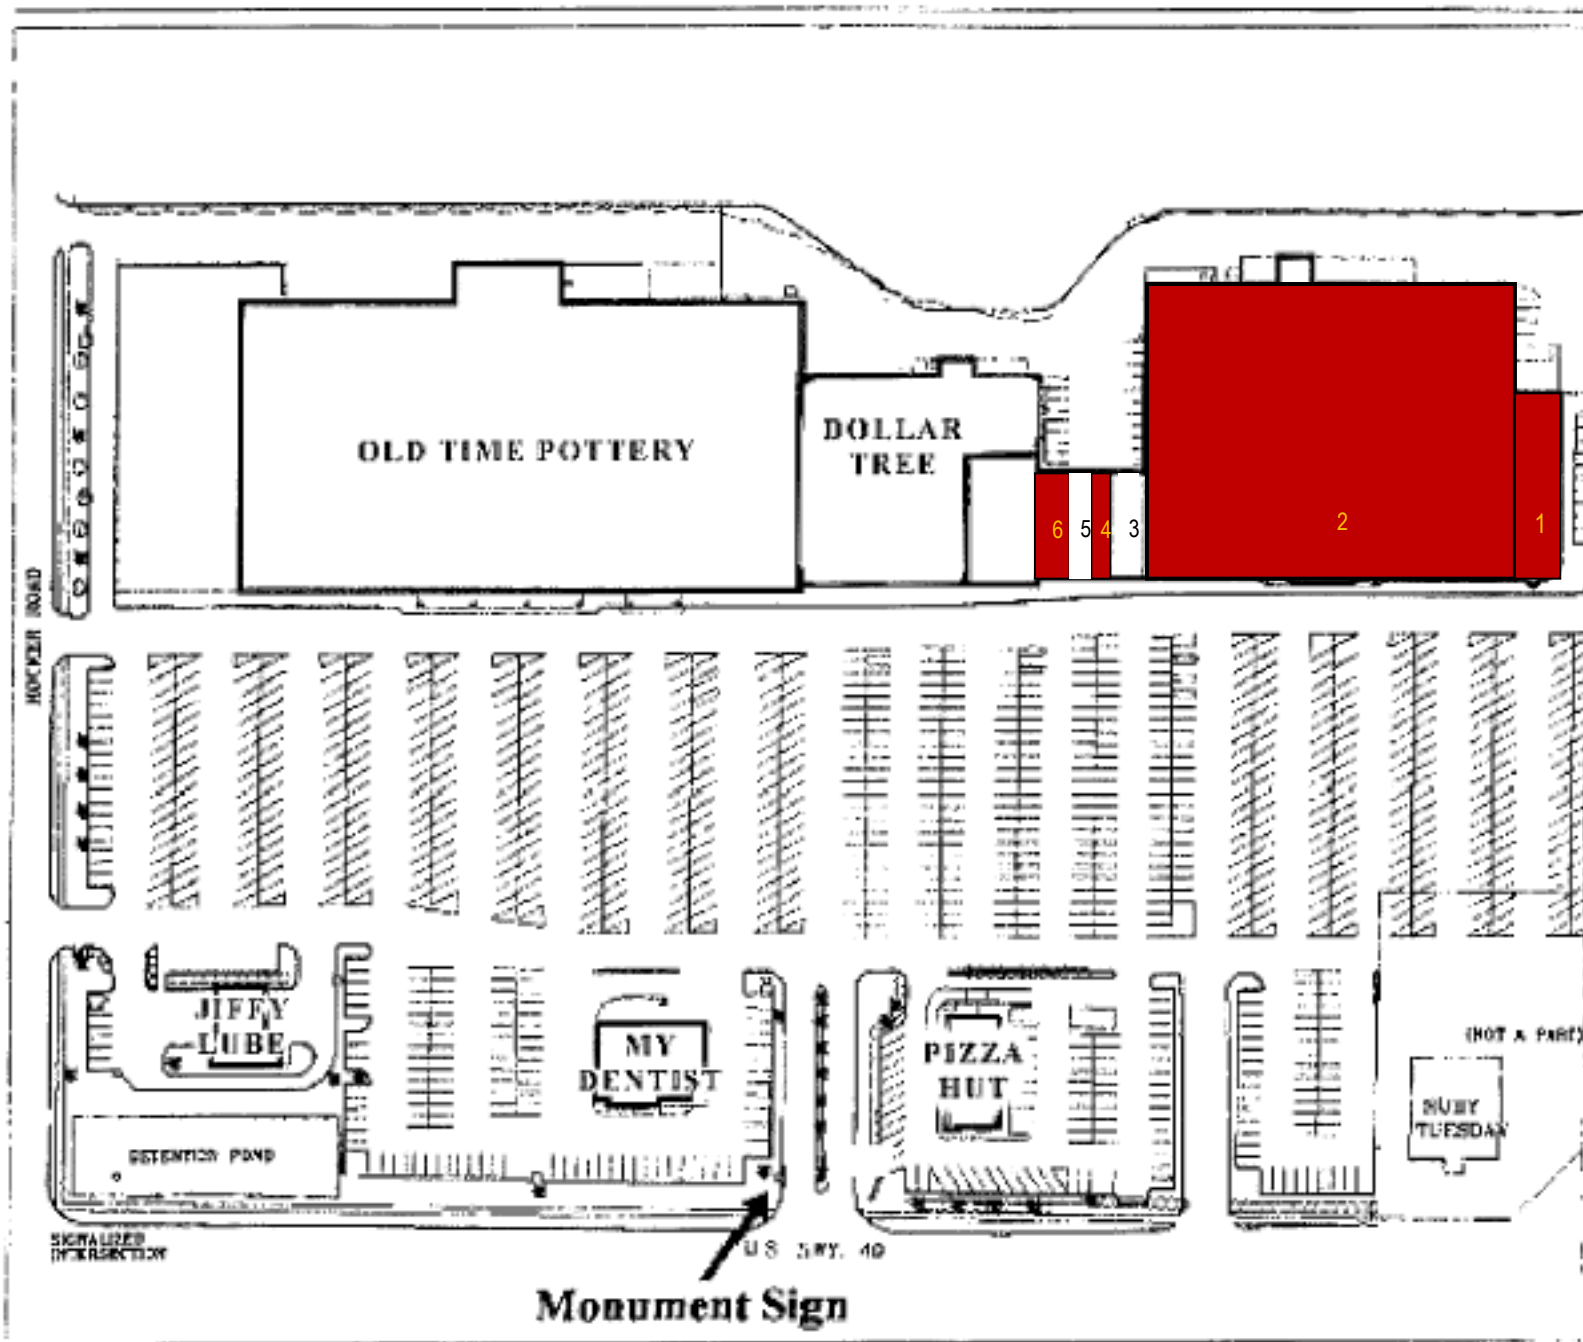

# HAWTHORNE 40

## HAWTHORNE 40

Kansas City, Missouri

- |                     |           |
|---------------------|-----------|
| 1. AVAILABLE        | 5,897 sf  |
| 2. AVAILABLE        | 60,192 sf |
| 3. SVS VISION       | 2,040 sf  |
| 4. AVAILABLE        | 1,120 sf  |
| 5. FANTASTIC SAMS   | 1,200 sf  |
| 6. AVAILABLE        | 2,000 sf  |
| 7. REGENCY BEAUTY   | 6,187 sf  |
| 8. DOLLAR TREE      | 21,763 sf |
| 9. OLD TIME POTTERY | 93,605 sf |

- |            |          |
|------------|----------|
| JIFFY LUBE | 2,232 sf |
| MY DENTIST | 4,637 sf |
| PIZZA HUT  | 3,360 sf |